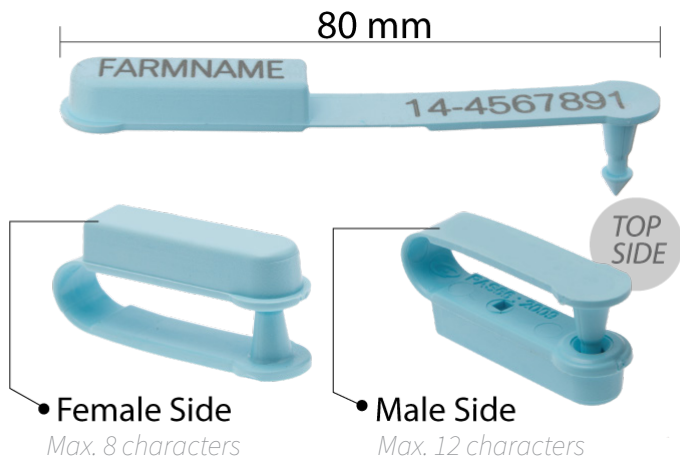

# FET Tags

- Fast and easy to apply single shot tag
- Available in RFID HDX and as a non-RFID
- Its lightweight material makes it a great option to tag lambs, adult sheep, goats, and small animals in general
- Proven retention
- Laser Print delivers premium contrast and high visibility of the information printed on the tag
- **Apply with Zee Tags FET tagger**

**TAGGING INSTRUCTIONS**

**NEW**

Use exclusively to apply FET Tags from Zee Tags

**FET Tagger**  
Lightweight, and very safe and easy to use.