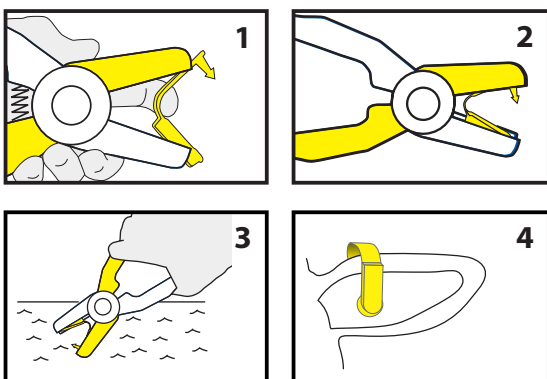

# FET Tags

- Fast and easy to apply single shot tag
- Available in RFID HDX and as a non-RFID
- Its lightweight material makes it a great option to tag lambs, adult sheep, goats, and small animals in general
- Proven retention
- Laser Print delivers premium contrast and high visibility of the information printed on the tag
- **Apply with Zee Tags FET tagger**

**TAGGING INSTRUCTIONS**

**NEW**

Use exclusively to apply FET Tags from Zee Tags

**FET Tagger**  
Lightweight, and very safe and easy to use.