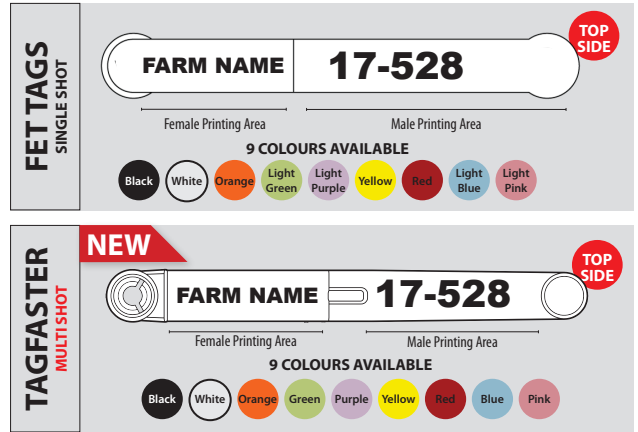

## FET (SINGLE SHOT) & TAGFASTER (MULTI SHOT) TAGS

**Tag Type**  
Please select one

**FET TAGS SINGLE SHOT**  **TAGFASTER MULTI SHOT**   
MOQ is 10 Tags. Please order in multiples of 10s MOQ is 20 Tags. Please order in multiples of 20s

**Quantity:**

**Blank**  **Printed**

**Female**

**Male:** Year Code  Last 2 digits. E.g. 17  
  
Print up to 12 characters

**Colour:**

**Type:** HDX  Non-RFID

**TOP SIDE**

## PEDIGREE TAGS (SINGLE SHOT)

**Quantity:**

**Blank:**  **Printed**

**Female:**

**Male:** Year Code  Last 2 digits. E.g. 17

**Colour:**

**Type:** FDX  Non-RFID

**TOP SIDE**

**NOTE:** A Pedigree Insert is supplied with each order of Pedigree tags. This insert is required to apply tags.